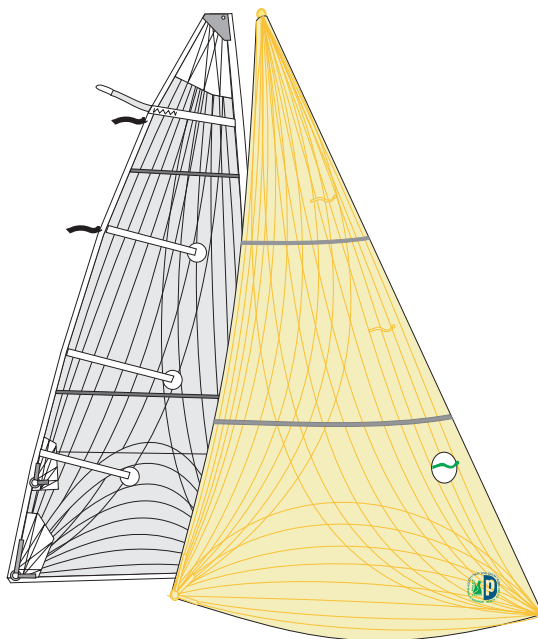

**FAST out of the bag, and
FAST for seasons to come!**

Our line of Capri 25 sails have been carefully designed and crafted for the serious racer looking for top quality and value.

Included Features:

- * High performance low stretch and low shrink Load Path Aramid, or racing dacron fabrics in varying weights to provide maximum strength and minimum weight.
- * Sail numbers, draft stripes, tapered leech battens with full top batten, tell tales & leech line.
- * Loose foot, cunningham, and custom bag.
- * All stainless steel press-in and webbed on corner rings.

**Orders must
be received by
November 20
with a 50%
deposit.
Shipment by
April 30th.**

We have slightly modified our new 2013 Spinnaker design with a little more vertical camber and a fuller head. Testing in 2014 and 2015 confirmed the shape is the fastest!

Capri 25 2015/2016

Fleet Winter Discount Prices

	Retail	Less 20%
Dacron Race Main-no reef	1654.00	1323.20
Dacron Race Main - 1 Reef	1786.00	1428.80
PinStripe Race Main- no reef	1982.00	1585.60
PinStripe Race Main - 1 reef	2078.00	1662.40
PowerPath Aramid Main-no reef	2098.00	1678.40
PowerPath C/A Main no reef	2233.00	1786.40
PowerPath C/B Main no reef	2364.00	1891.20
PowerPath Aramid Main-1 reef	2242.00	1793.60
PowerPath C/A Main 1 reef	2377.00	1901.60
PowerPath C/B Main 1 reef	2508.00	2006.40
155% Aramid PowerPath	2496.00	1996.80
155% C/A PowerPath	2626.00	2100.80
155% C/B PowerPath	2756.00	2204.80
155% PinStripe	2364.00	1891.20
140% Aramid PowerPath	2288.00	1830.40
140% C/A PowerPath	2408.00	1926.40
140% C/B PowerPath	2528.00	2022.40
94% Aramid PowerPath	1820.00	1456.00
94% C/A PowerPath	1932.00	1545.60
94% C/B PowerPath	2044.00	1635.20
.60 oz. Spinn	2070.00	1656.00
.75 oz. Spinn	2032.00	1625.60